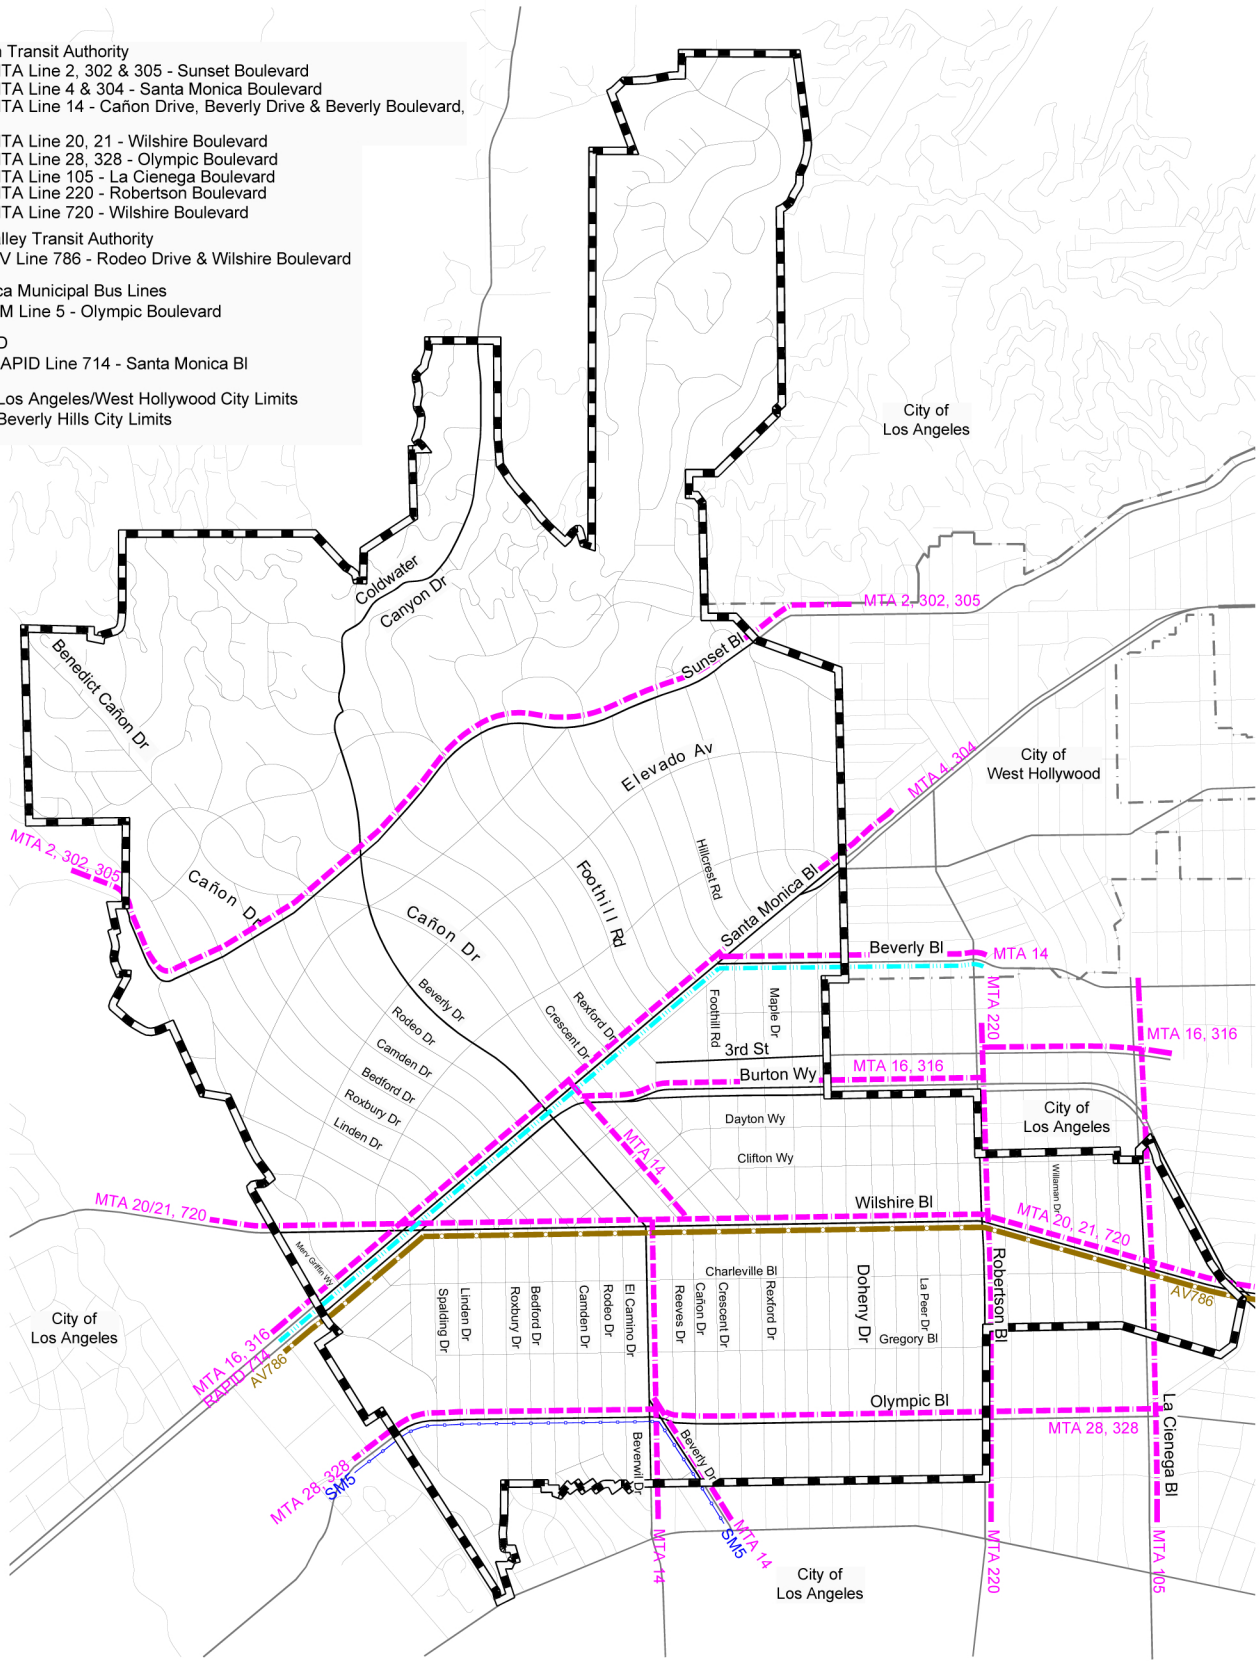

TRANSIT SERVICE

Beverly Hills General Plan

LEGEND:

- Metropolitan Transit Authority
 - MTA Line 2, 302 & 305 - Sunset Boulevard
 - MTA Line 4 & 304 - Santa Monica Boulevard
 - MTA Line 14 - Cañon Drive, Beverly Drive & Beverly Boulevard,
 - MTA Line 20, 21 - Wilshire Boulevard
 - MTA Line 28, 328 - Olympic Boulevard
 - MTA Line 105 - La Cienega Boulevard
 - MTA Line 220 - Robertson Boulevard
 - MTA Line 720 - Wilshire Boulevard
- Antelope Valley Transit Authority
 - AV Line 786 - Rodeo Drive & Wilshire Boulevard
- Santa Monica Municipal Bus Lines
 - SM Line 5 - Olympic Boulevard
- Metro RAPID
 - RAPID Line 714 - Santa Monica Bl
- Los Angeles/West Hollywood City Limits
- Beverly Hills City Limits

Map CIR2

Source: KAKU Associates, 2005.