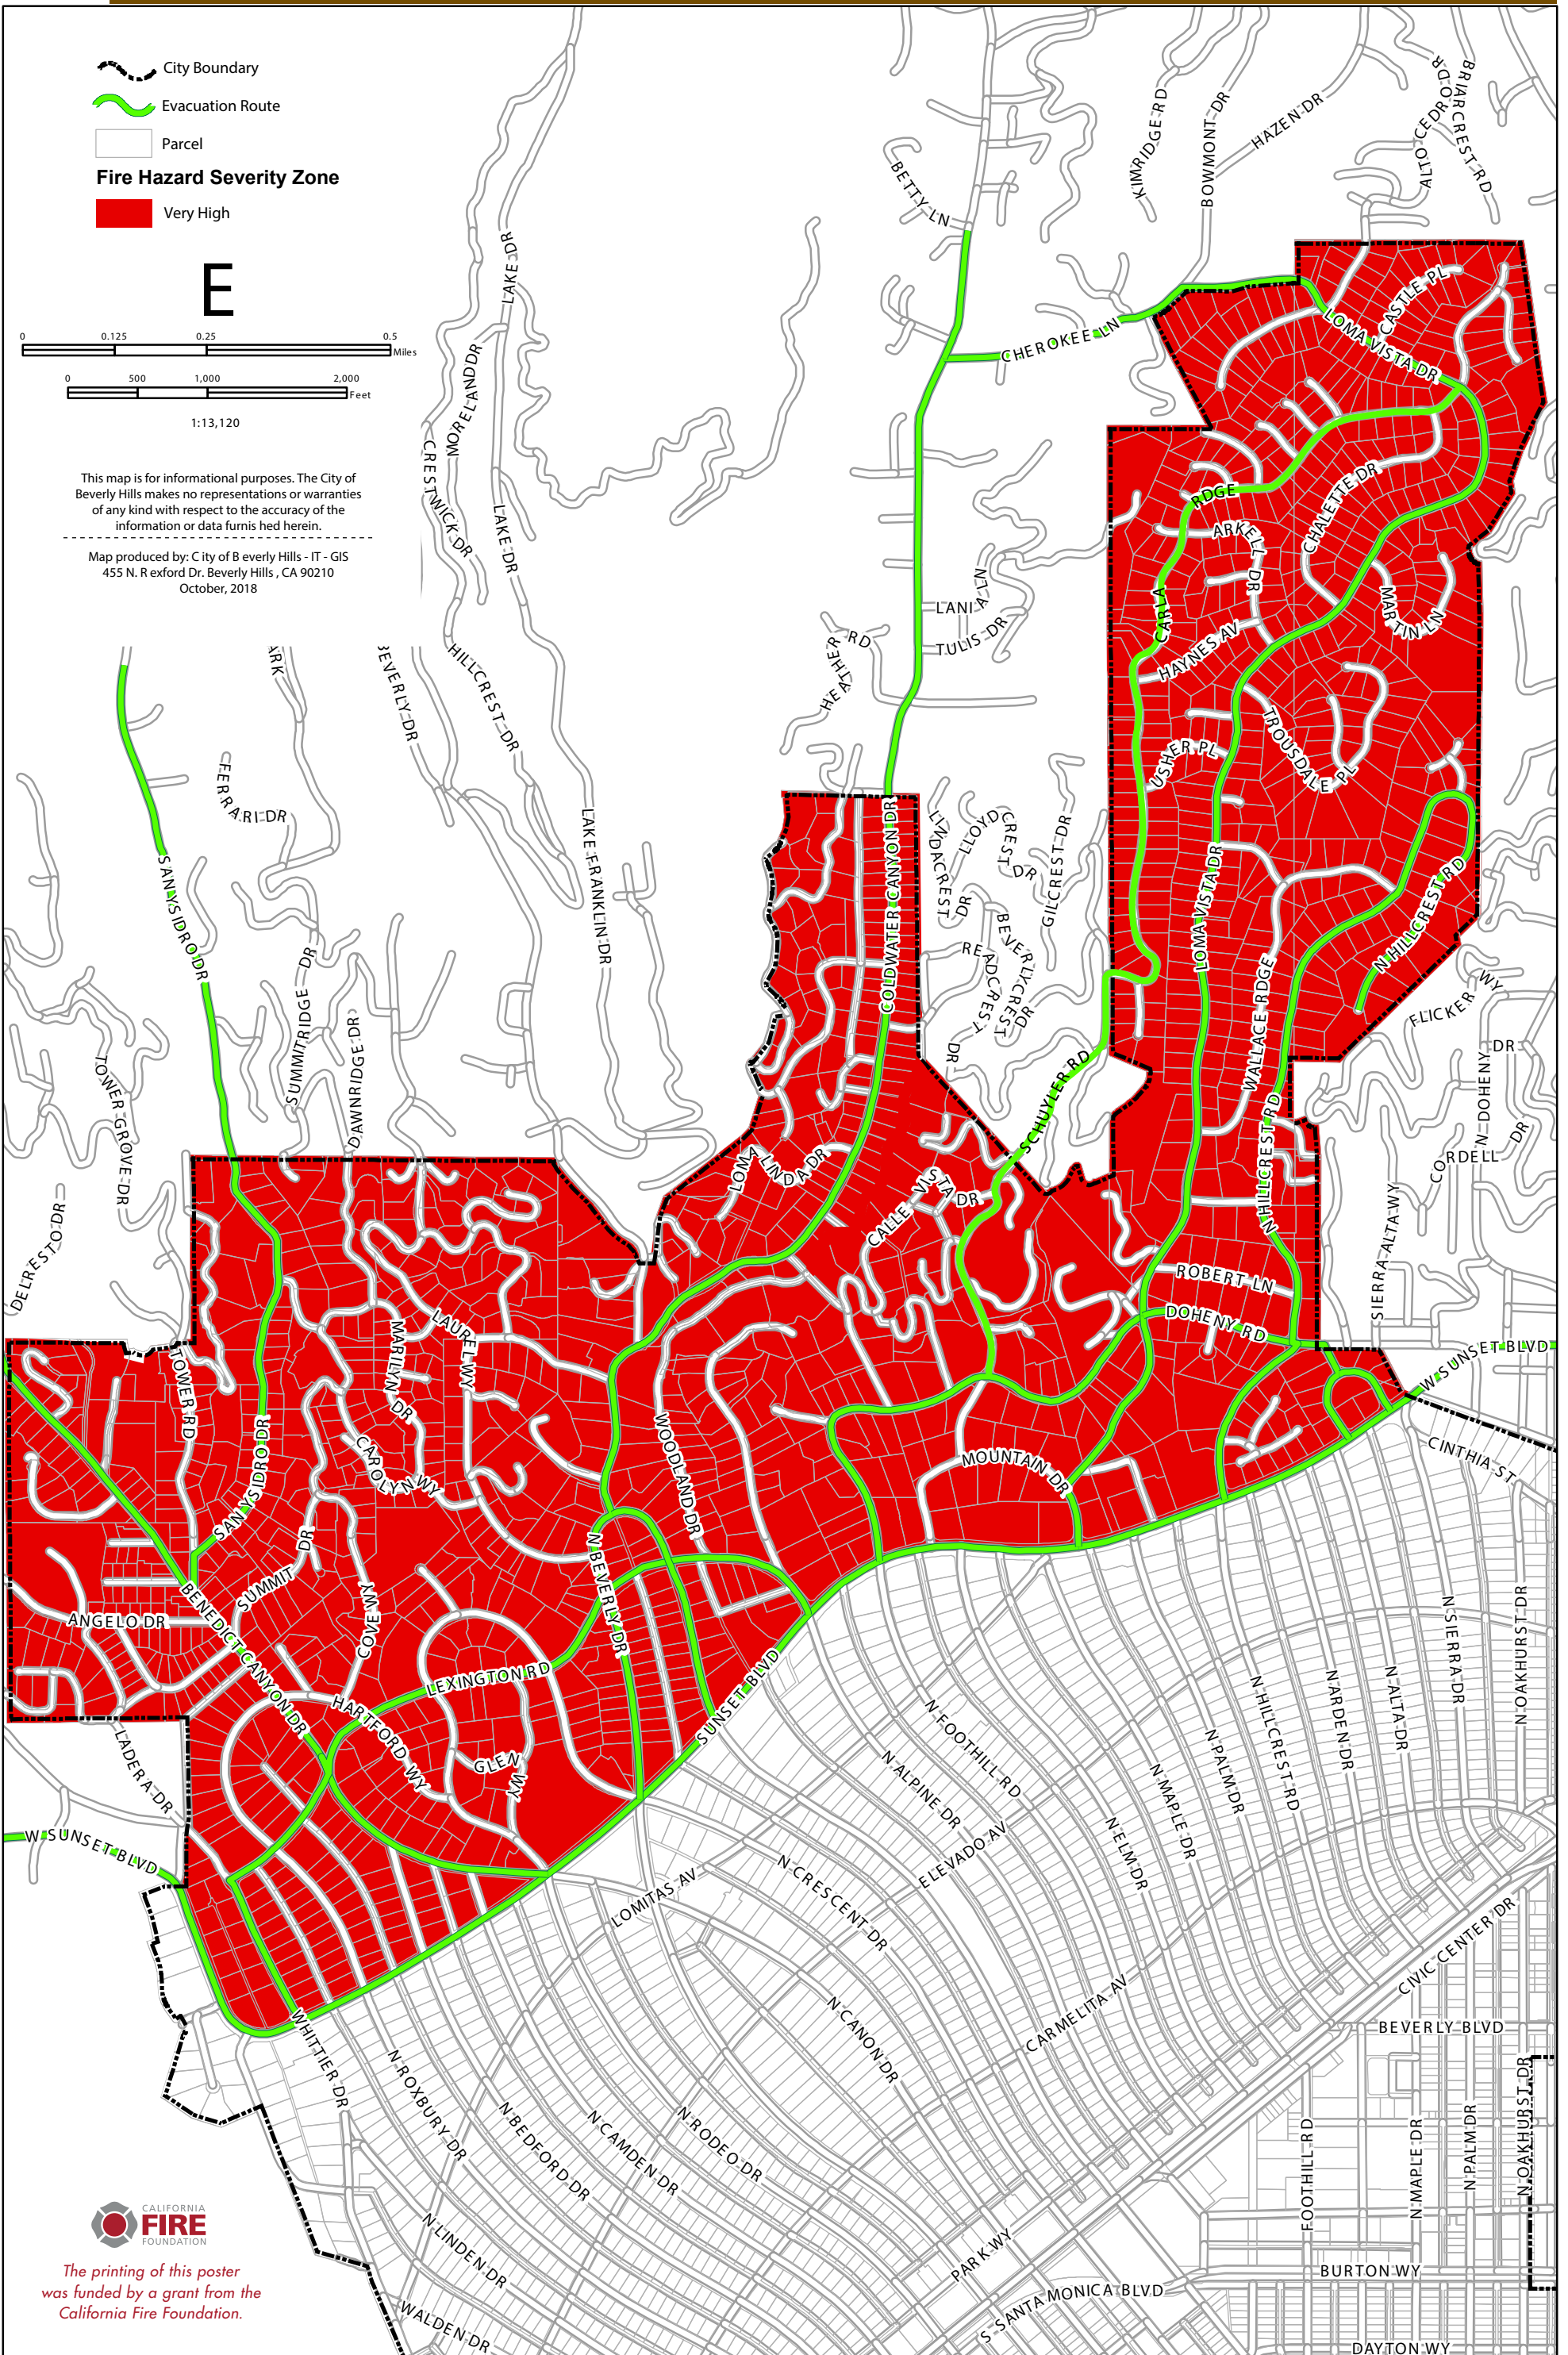

Wild Fire Evacuation Routes - City of Beverly Hills

The printing of this poster was funded by a grant from the California Fire Foundation.